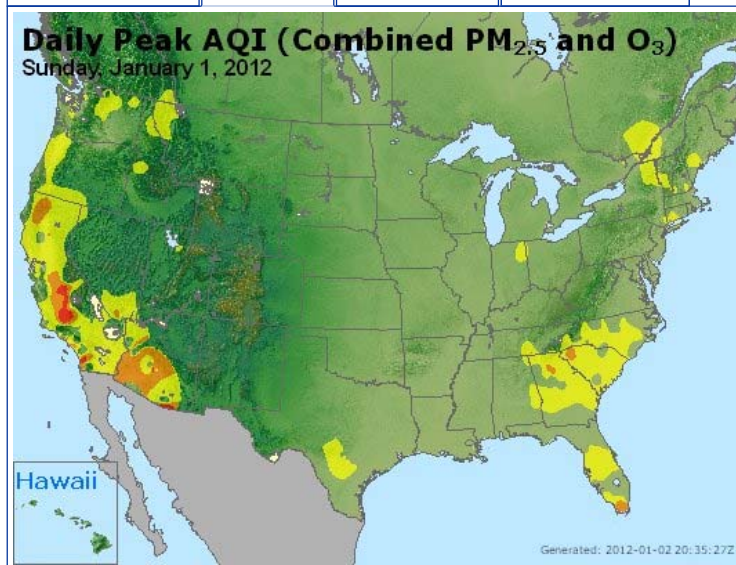

[About AIRNow](#) | [AIRNow Partners](#) | [FAQs](#) | [Contact Us](#)

Search:

LOCAL AIR QUALITY CONDITIONS AND FORECASTS

Zip Code: State:

[U.S. Air Quality Summary (text)](#)

[AIRNow Home](#) >> [Air Quality Maps Archive](#) >> **United States**

- [AQI Animation](#)
- [AQI Peak](#)
- [Ozone Peak](#)
- [Particles Peak](#)

- Good
- Moderate
- USC
- Unhealthy
- Very Unhealthy
- Hazardous
- !
- Action Day

QUICK LINKS

Air Quality Action Days / Alerts AirCompare Air Quality Index (AQI) Calculator: AQI to Concentration Calculator: Concentration to AQI Canada Air Quality EnviroFlash E-mail FAQs Health Health Providers International Kids	Monitor Maps Movies NAQ Conferences NOAA Older Adults Ozone Particle Pollution (PM2.5, PM10) List of Partners For Partners Picturebook Publications Publicaciones (en español)	School Flag Program Smoke from Fires Students Teacher's Workshop Resources Toolkit for Facilitators UV Visibility Cameras Weathercasters What You Can Do

[Maps (1/1/2009 - 10/11/2009)](#) | [About the Data](#) | [For research and decision-making exercises](#) | [For feeds of AIRNOW data](#)

[Privacy and Security](#) | [Accessibility](#) | [Contact Us](#)

- [AIRNow on Facebook](#)
- [Subscribe to RSS](#)
- [Follow Us on Twitter](#)
- [Mobile](#)