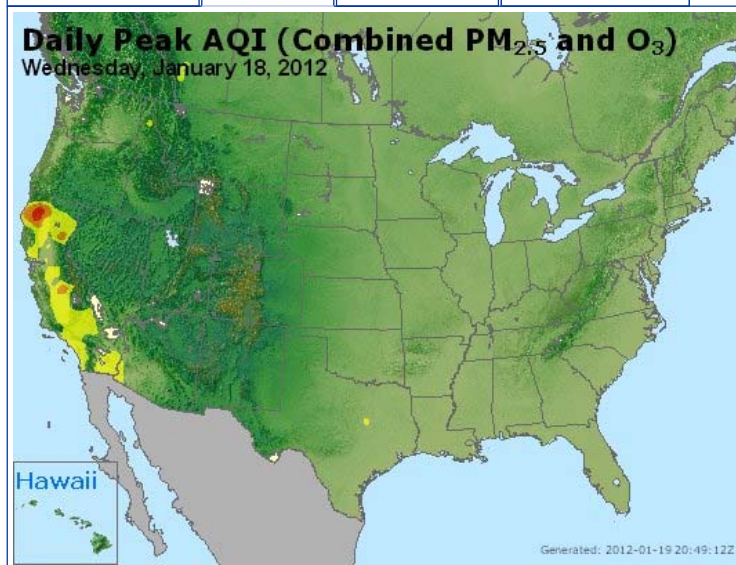

[About AIRNow](#) | [AIRNow Partners](#) | [FAQs](#) | [Contact Us](#)

Search:

LOCAL AIR QUALITY CONDITIONS AND FORECASTS

Zip Code: State:

[U.S. Air Quality Summary (text)](#)

[AIRNow Home](#) >> [Air Quality Maps Archive](#) >> **United States**

- [AQI Animation](#)
- [AQI Peak](#)
- [Ozone Peak](#)
- [Particles Peak](#)

- Good
- Moderate
- USC
- Unhealthy
- Very Unhealthy
- Hazardous
- !
- Action Day

QUICK LINKS

Air Quality Action Days / Alerts AirCompare Air Quality Index (AQI) Calculator: AQI to Concentration Calculator: Concentration to AQI Canada Air Quality EnviroFlash E-mail FAQs Health Health Providers International Kids	Monitor Maps Movies NAQ Conferences NOAA Older Adults Ozone Particle Pollution (PM2.5, PM10) List of Partners For Partners Picturebook Publications Publicaciones (en español)	School Flag Program Smoke from Fires Students Teacher's Workshop Resources Toolkit for Facilitators UV Visibility Cameras Weathercasters What You Can Do

[Maps (1/1/2009 - 10/11/2009)](#) | [About the Data](#) | [For research and decision-making exercises](#) | [For feeds of AIRNOW data](#)

[Privacy and Security](#) | [Accessibility](#) | [Contact Us](#)

- [AIRNow on Facebook](#)
- [Subscribe to RSS](#)
- [Follow Us on Twitter](#)
- [Mobile](#)