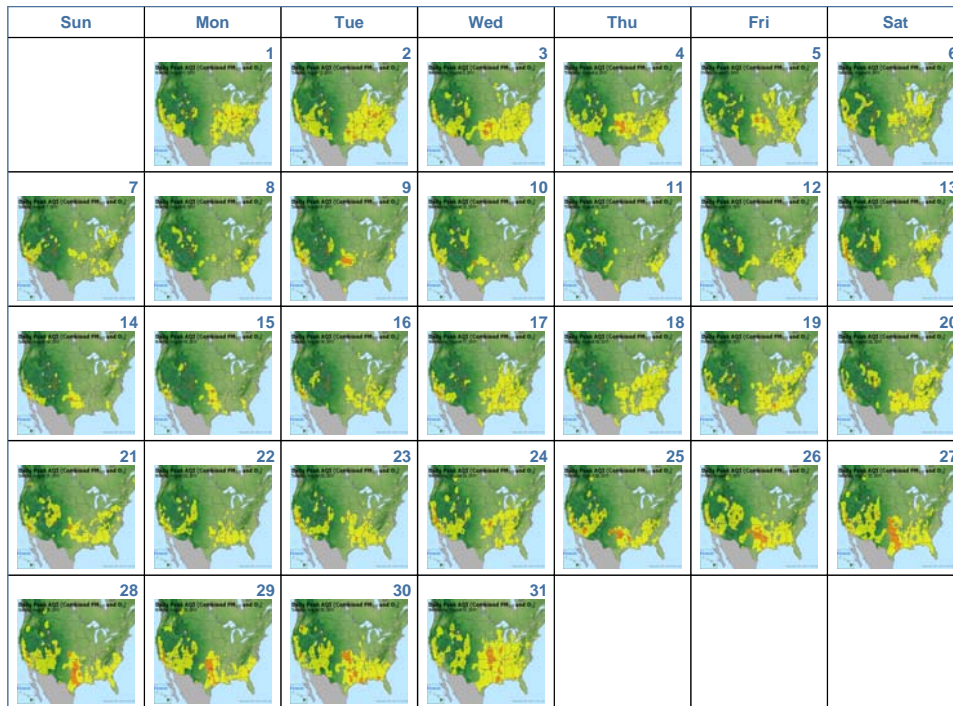

[About AIRNow](#) | [AIRNow Partners](#) | [FAQs](#) | [Contact Us](#)

Search:

LOCAL AIR QUALITY CONDITIONS AND FORECASTS

Zip Code: State:

[U.S. Air Quality Summary (text)](#)

[AIRNow Home](#) >> **Air Quality Maps - Archive - Monthly Overview**

Note: It is not possible to display maps prior to October 12, 2009 with our new system. For older maps please visit the [1/1/2009 - 10/11/2009 map directory](#) for instructions.

Map Type: ☐ AQI Peak ☐ United States

Map Region: ☐ United States

Month: ☐ August ☐ 2011

August 2011

[Maps (1/1/2009 - 10/11/2009)](#) | [About the Data](#) | [For research and decision-making exercises](#) | [For feeds of AIRNOW data](#)

[Privacy and Security](#) | [Accessibility](#) | [Contact Us](#)

[AIRNow on Facebook](#) [Subscribe to RSS](#) [Follow Us on Twitter](#) [Mobile](#)