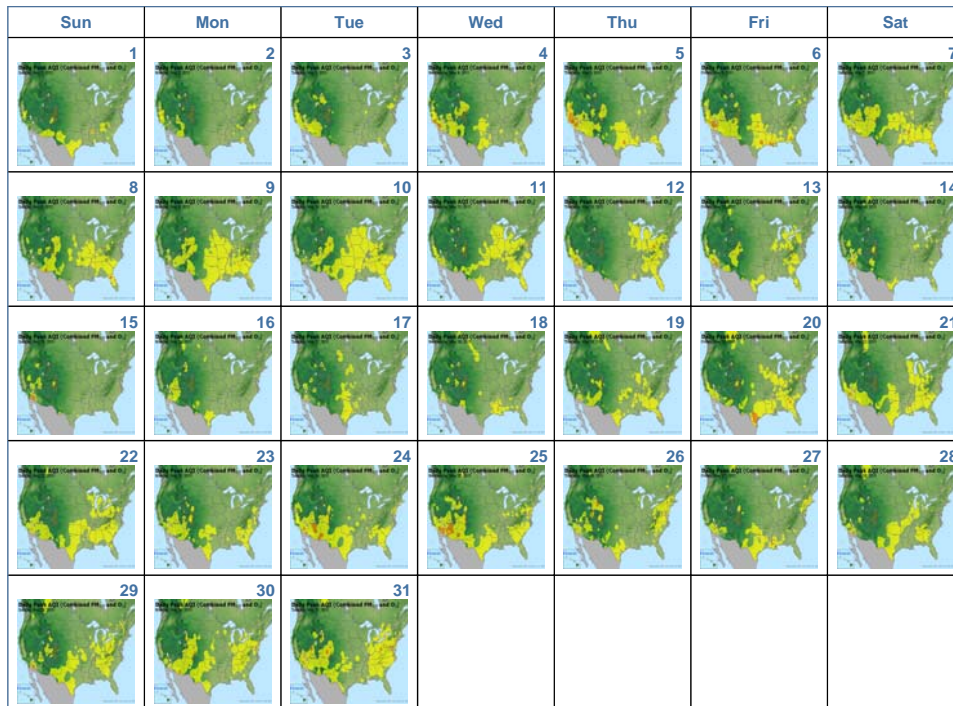

About AIRNow | AIRNow Partners | FAQs | Contact Us

Search: Go

LOCAL AIR QUALITY CONDITIONS AND FORECASTS

Zip Code: Go State: Alabama Go

[U.S. Air Quality Summary (text)](#)

[AIRNow Home](#) >> **Air Quality Maps - Archive - Monthly Overview**

Note: It is not possible to display maps prior to October 12, 2009 with our new system. For older maps please visit the [1/1/2009 - 10/11/2009 map directory](#) for instructions.

Map Type: ☐ AQI Peak ☐ United States

Map Region: ☐ United States

Month: ☐ May ☐ 2011 ☐

May 2011

[Maps (1/1/2009 - 10/11/2009)](#) | [About the Data](#) | [For research and decision-making exercises](#) | [For feeds of AIRNOW data](#)

[Privacy and Security](#) | [Accessibility](#) | [Contact Us](#)

[AIRNow on Facebook](#) [Subscribe to RSS](#) [Follow Us on Twitter](#) [Mobile](#)