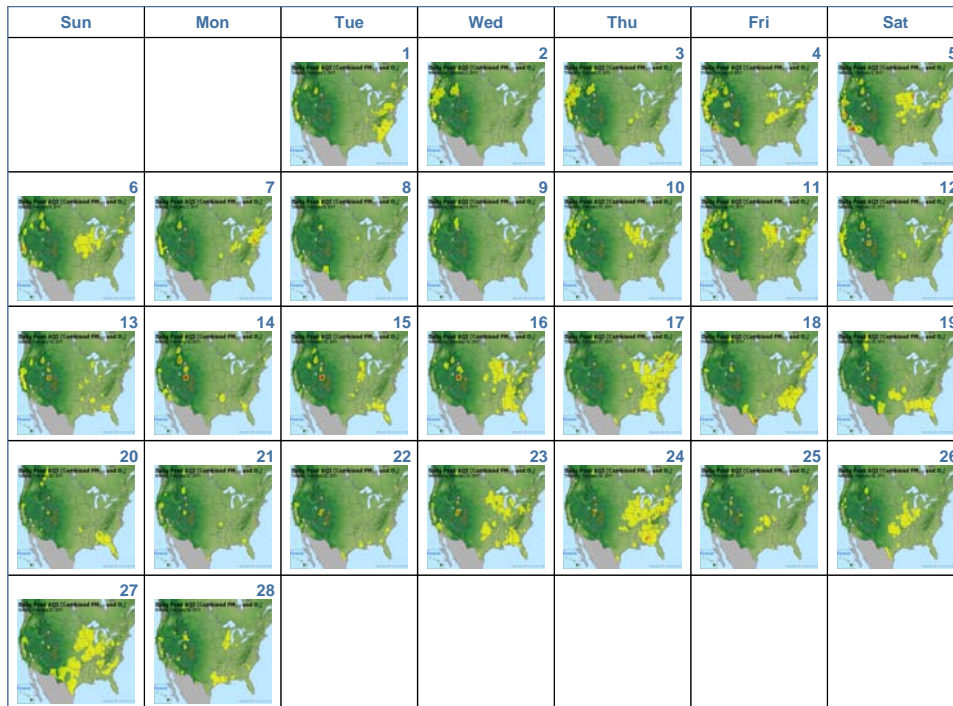

Note: It is not possible to display maps prior to October 12, 2009 with our new system. For older maps please visit the [1/1/2009 - 10/11/2009 map directory](#) for instructions.

Map Type:  AQI Peak  United States

Map Region:  United States

Month:  February  2011

February 2011

[Maps \(1/1/2009 - 10/11/2009\)](#) | [About the Data](#) | [For research and decision-making exercises](#) | [For feeds of AIRNOW data](#)