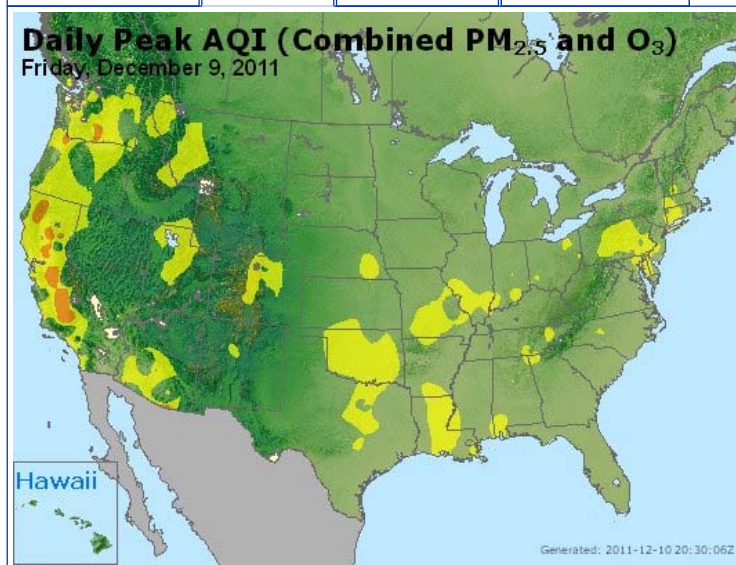

[About AIRNow](#) | [AIRNow Partners](#) | [FAQs](#) | [Contact Us](#)

Search:

LOCAL AIR QUALITY CONDITIONS AND FORECASTS

Zip Code: State:

[U.S. Air Quality Summary (text)](#)

[AIRNow Home](#) >> [Air Quality Maps Archive](#) >> **United States**

- [AQI Animation](#)
- [AQI Peak](#)
- [Ozone Peak](#)
- [Particles Peak](#)

- Good
- Moderate
- USC
- Unhealthy
- Very Unhealthy
- Hazardous
- ! Action Day

QUICK LINKS

Air Quality Action Days / Alerts AirCompare Air Quality Index (AQI) Calculator: AQI to Concentration Calculator: Concentration to AQI Canada Air Quality EnviroFlash E-mail FAQs Health Health Providers International Kids	Monitor Maps Movies NAQ Conferences NOAA Older Adults Ozone Particle Pollution (PM2.5, PM10) List of Partners For Partners Picturebook Publications Publicaciones (en español)	School Flag Program Smoke from Fires Students Teacher's Workshop Resources Toolkit for Facilitators UV Visibility Cameras Weathercasters What You Can Do

[Maps (1/1/2009 - 10/11/2009)](#) | [About the Data](#) | [For research and decision-making exercises](#) | [For feeds of AIRNOW data](#)

[Privacy and Security](#) | [Accessibility](#) | [Contact Us](#)

- [AIRNow on Facebook](#)
- [Subscribe to RSS](#)
- [Follow Us on Twitter](#)
- [Mobile](#)