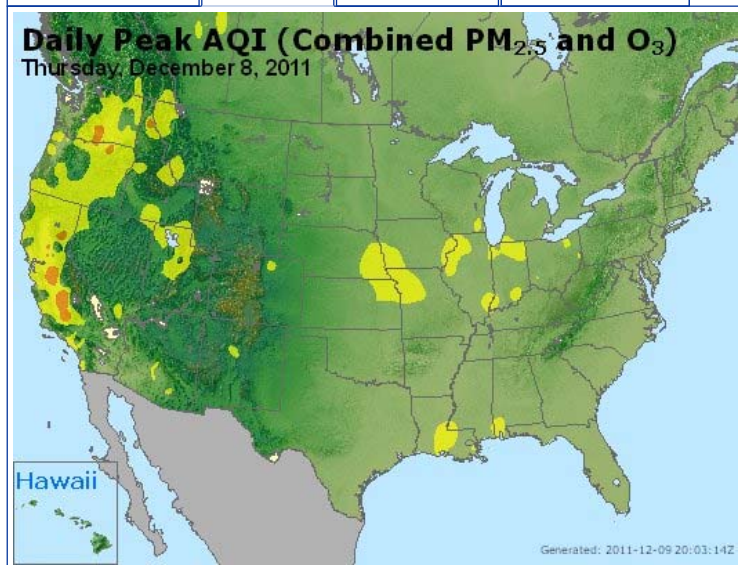

[About AIRNow](#) | [AIRNow Partners](#) | [FAQs](#) | [Contact Us](#)

Search:

LOCAL AIR QUALITY CONDITIONS AND FORECASTS

Zip Code: State:

[U.S. Air Quality Summary (text)](#)

[AIRNow Home](#) >> [Air Quality Maps Archive](#) >> **United States**

- [AQI Animation](#)
- [AQI Peak](#)
- [Ozone Peak](#)
- [Particles Peak](#)

- Good
- Moderate
- USC
- Unhealthy
- Very Unhealthy
- Hazardous
- !
- Action Day

QUICK LINKS

Air Quality Action Days / Alerts AirCompare Air Quality Index (AQI) Calculator: AQI to Concentration Calculator: Concentration to AQI Canada Air Quality EnviroFlash E-mail FAQs Health Health Providers International Kids	Monitor Maps Movies NAQ Conferences NOAA Older Adults Ozone Particle Pollution (PM2.5, PM10) List of Partners For Partners Picturebook Publications Publicaciones (en español)	School Flag Program Smoke from Fires Students Teacher's Workshop Resources Toolkit for Facilitators UV Visibility Cameras Weathercasters What You Can Do

[Maps (1/1/2009 - 10/11/2009)](#) | [About the Data](#) | [For research and decision-making exercises](#) | [For feeds of AIRNOW data](#)

[Privacy and Security](#) | [Accessibility](#) | [Contact Us](#)

AIRNow on Facebook
 Subscribe to RSS
 Follow Us on Twitter
 Mobile