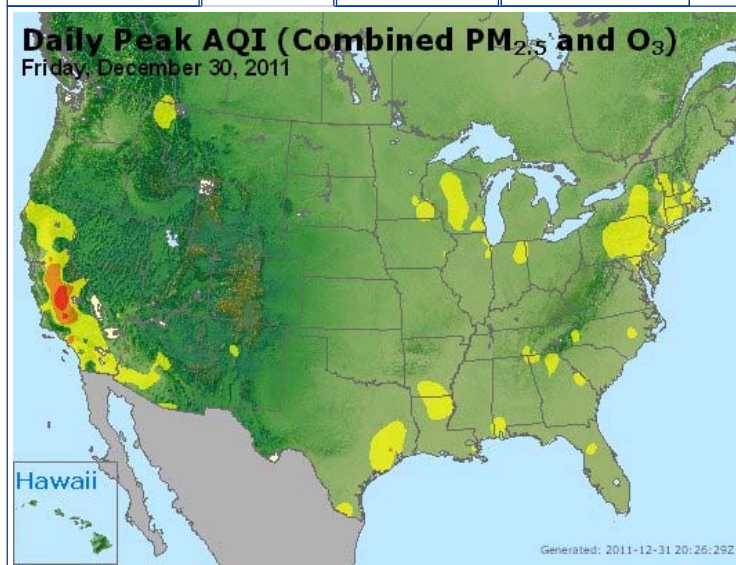

[About AIRNow](#) | [AIRNow Partners](#) | [FAQs](#) | [Contact Us](#)

Search:

LOCAL AIR QUALITY CONDITIONS AND FORECASTS

Zip Code: State:

[U.S. Air Quality Summary (text)](#)

[AIRNow Home](#) >> [Air Quality Maps Archive](#) >> **United States**

- [AQI Animation](#)
- [AQI Peak](#)
- [Ozone Peak](#)
- [Particles Peak](#)

- Good
- Moderate
- USC
- Unhealthy
- Very Unhealthy
- Hazardous
- !
- Action Day

QUICK LINKS

Air Quality Action Days / Alerts AirCompare Air Quality Index (AQI) Calculator: AQI to Concentration Calculator: Concentration to AQI Canada Air Quality EnviroFlash E-mail FAQs Health Health Providers International Kids	Monitor Maps Movies NAQ Conferences NOAA Older Adults Ozone Particle Pollution (PM2.5, PM10) List of Partners For Partners Picturebook Publications Publicaciones (en español)	School Flag Program Smoke from Fires Students Teacher's Workshop Resources Toolkit for Facilitators UV Visibility Cameras Weathercasters What You Can Do

[Maps (1/1/2009 - 10/11/2009)](#) | [About the Data](#) | [For research and decision-making exercises](#) | [For feeds of AIRNOW data](#)

[Privacy and Security](#) | [Accessibility](#) | [Contact Us](#)

- [AIRNow on Facebook](#)
- [Subscribe to RSS](#)
- [Follow Us on Twitter](#)
- [Mobile](#)