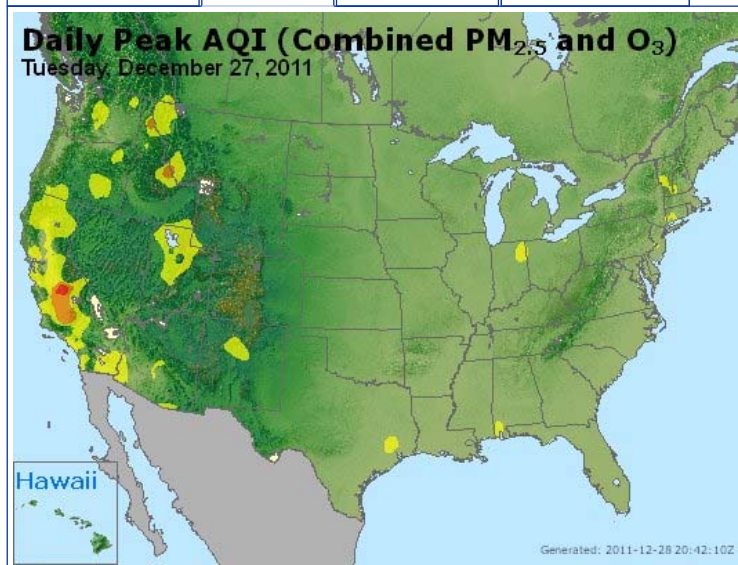

[About AIRNow](#) | [AIRNow Partners](#) | [FAQs](#) | [Contact Us](#)

Search:

LOCAL AIR QUALITY CONDITIONS AND FORECASTS

Zip Code: State:

[U.S. Air Quality Summary (text)](#)

[AIRNow Home](#) >> [Air Quality Maps Archive](#) >> **United States**

- [AQI Animation](#)
- [AQI Peak](#)
- [Ozone Peak](#)
- [Particles Peak](#)

- Good
- Moderate
- USC
- Unhealthy
- Very Unhealthy
- Hazardous
- !
- Action Day

QUICK LINKS

Air Quality Action Days / Alerts AirCompare Air Quality Index (AQI) Calculator: AQI to Concentration Calculator: Concentration to AQI Canada Air Quality EnviroFlash E-mail FAQs Health Health Providers International Kids	Monitor Maps Movies NAQ Conferences NOAA Older Adults Ozone Particle Pollution (PM2.5, PM10) List of Partners For Partners Picturebook Publications Publicaciones (en español)	School Flag Program Smoke from Fires Students Teacher's Workshop Resources Toolkit for Facilitators UV Visibility Cameras Weathercasters What You Can Do

[Maps (1/1/2009 - 10/11/2009)](#) | [About the Data](#) | [For research and decision-making exercises](#) | [For feeds of AIRNOW data](#)

[Privacy and Security](#) | [Accessibility](#) | [Contact Us](#)

AIRNow on Facebook
 Subscribe to RSS
 Follow Us on Twitter
 Mobile