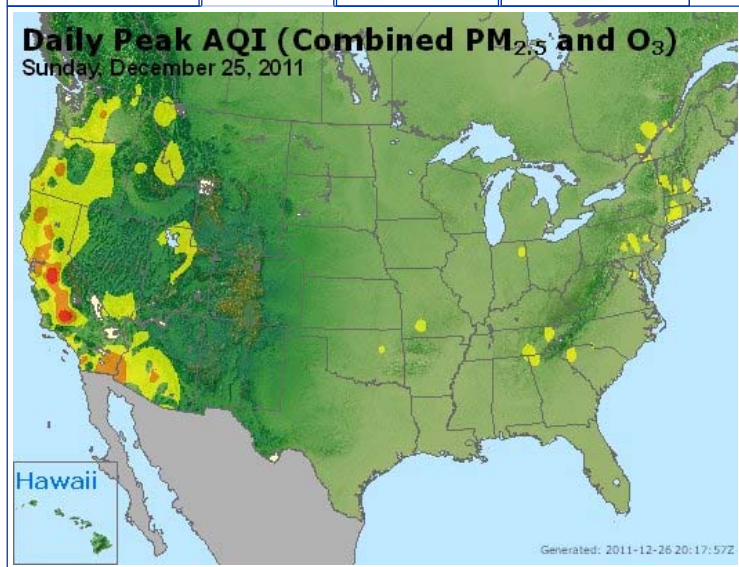

[About AIRNow](#) | [AIRNow Partners](#) | [FAQs](#) | [Contact Us](#)

Search:

LOCAL AIR QUALITY CONDITIONS AND FORECASTS

Zip Code: State:

[U.S. Air Quality Summary (text)](#)

[AIRNow Home](#) >> [Air Quality Maps Archive](#) >> **United States**

- [AQI Animation](#)
- [AQI Peak](#)
- [Ozone Peak](#)
- [Particles Peak](#)

- Good
- Moderate
- USC
- Unhealthy
- Very Unhealthy
- Hazardous
- !
- Action Day

QUICK LINKS

Air Quality Action Days / Alerts AirCompare Air Quality Index (AQI) Calculator: AQI to Concentration Calculator: Concentration to AQI Canada Air Quality EnviroFlash E-mail FAQs Health Health Providers International Kids	Monitor Maps Movies NAQ Conferences NOAA Older Adults Ozone Particle Pollution (PM2.5, PM10) List of Partners For Partners Picturebook Publications Publicaciones (en español)	School Flag Program Smoke from Fires Students Teacher's Workshop Resources Toolkit for Facilitators UV Visibility Cameras Weathercasters What You Can Do

[Maps (1/1/2009 - 10/11/2009)](#) | [About the Data](#) | [For research and decision-making exercises](#) | [For feeds of AIRNOW data](#)

[Privacy and Security](#) | [Accessibility](#) | [Contact Us](#)

- [AIRNow on Facebook](#)
- [Subscribe to RSS](#)
- [Follow Us on Twitter](#)
- [Mobile](#)