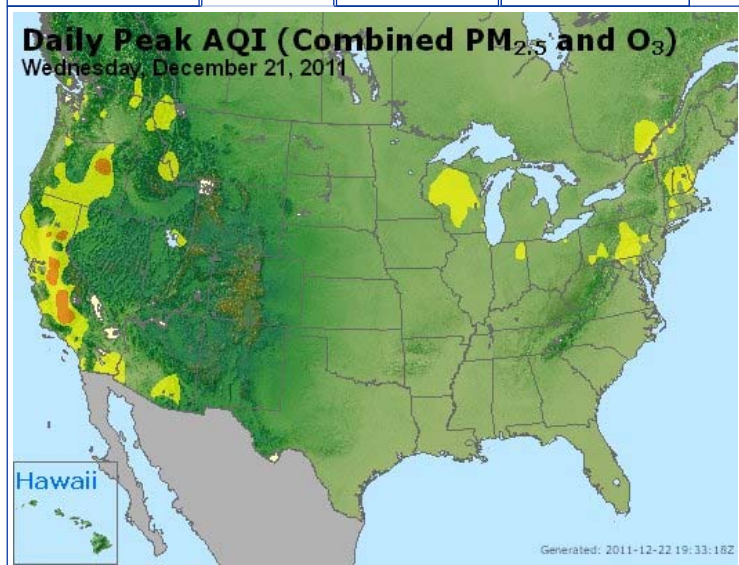

[About AIRNow](#) | [AIRNow Partners](#) | [FAQs](#) | [Contact Us](#)

Search:

LOCAL AIR QUALITY CONDITIONS AND FORECASTS

Zip Code: State:

[U.S. Air Quality Summary (text)](#)

[AIRNow Home](#) >> [Air Quality Maps Archive](#) >> **United States**

- [AQI Animation](#)
- [AQI Peak](#)
- [Ozone Peak](#)
- [Particles Peak](#)

- Good
- Moderate
- USC
- Unhealthy
- Very Unhealthy
- Hazardous
- !
- Action Day

QUICK LINKS

Air Quality Action Days / Alerts AirCompare Air Quality Index (AQI) Calculator: AQI to Concentration Calculator: Concentration to AQI Canada Air Quality EnviroFlash E-mail FAQs Health Health Providers International Kids	Monitor Maps Movies NAQ Conferences NOAA Older Adults Ozone Particle Pollution (PM2.5, PM10) List of Partners For Partners Picturebook Publications Publicaciones (en español)	School Flag Program Smoke from Fires Students Teacher's Workshop Resources Toolkit for Facilitators UV Visibility Cameras Weathercasters What You Can Do

[Maps (1/1/2009 - 10/11/2009)](#) | [About the Data](#) | [For research and decision-making exercises](#) | [For feeds of AIRNOW data](#)

[Privacy and Security](#) | [Accessibility](#) | [Contact Us](#)

- [AIRNow on Facebook](#)
- [Subscribe to RSS](#)
- [Follow Us on Twitter](#)
- [Mobile](#)