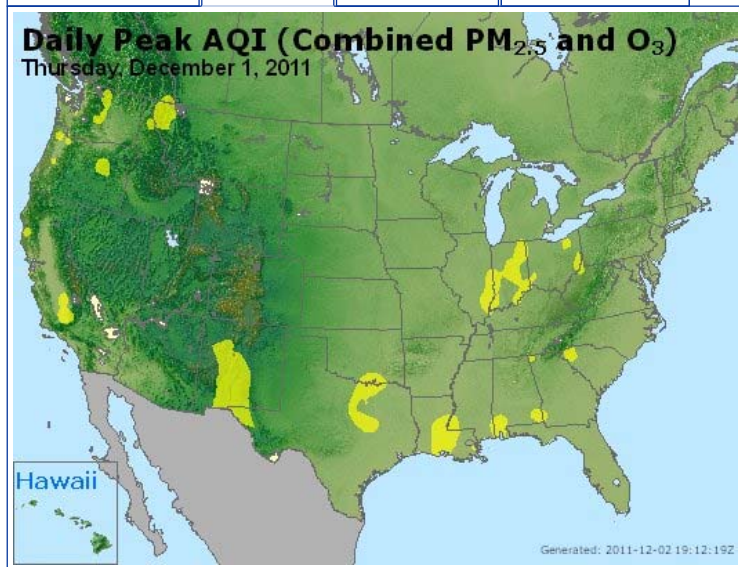

[About AIRNow](#) | [AIRNow Partners](#) | [FAQs](#) | [Contact Us](#)

Search:

LOCAL AIR QUALITY CONDITIONS AND FORECASTS

Zip Code: State:

[U.S. Air Quality Summary (text)](#)

[AIRNow Home](#) >> [Air Quality Maps Archive](#) >> **United States**

- [AQI Animation](#)
- [AQI Peak](#)
- [Ozone Peak](#)
- [Particles Peak](#)

- Good
- Moderate
- USC
- Unhealthy
- Very Unhealthy
- Hazardous
- !
- Action Day

QUICK LINKS

Air Quality Action Days / Alerts AirCompare Air Quality Index (AQI) Calculator: AQI to Concentration Calculator: Concentration to AQI Canada Air Quality EnviroFlash E-mail FAQs Health Health Providers International Kids	Monitor Maps Movies NAQ Conferences NOAA Older Adults Ozone Particle Pollution (PM2.5, PM10) List of Partners For Partners Picturebook Publications Publicaciones (en español)	School Flag Program Smoke from Fires Students Teacher's Workshop Resources Toolkit for Facilitators UV Visibility Cameras Weathercasters What You Can Do

[Maps (1/1/2009 - 10/11/2009)](#) | [About the Data](#) | [For research and decision-making exercises](#) | [For feeds of AIRNOW data](#)

[Privacy and Security](#) | [Accessibility](#) | [Contact Us](#)

- [AIRNow on Facebook](#)
- [Subscribe to RSS](#)
- [Follow Us on Twitter](#)
- [Mobile](#)