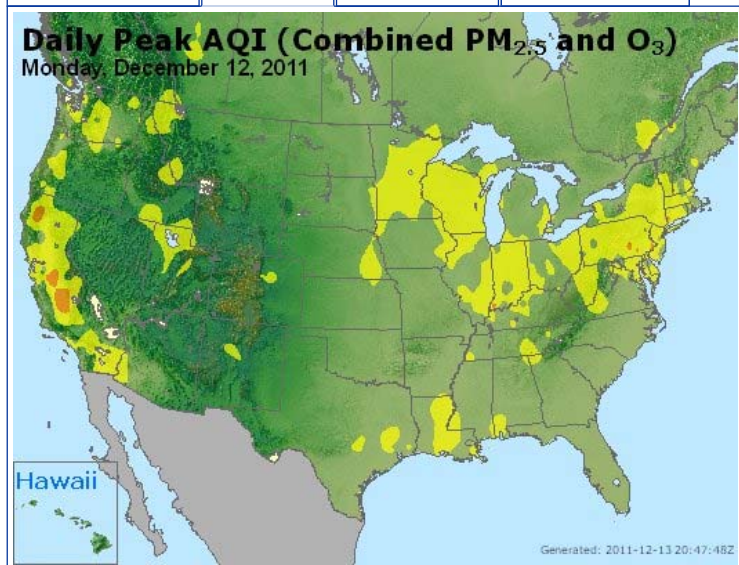

[About AIRNow](#) | [AIRNow Partners](#) | [FAQs](#) | [Contact Us](#)

Search:

LOCAL AIR QUALITY CONDITIONS AND FORECASTS

Zip Code: State:

[U.S. Air Quality Summary (text)](#)

[AIRNow Home](#) >> [Air Quality Maps Archive](#) >> **United States**

- [AQI Animation](#)
- [AQI Peak](#)
- [Ozone Peak](#)
- [Particles Peak](#)

- Good
- Moderate
- USC
- Unhealthy
- Very Unhealthy
- Hazardous
- !
- Action Day

QUICK LINKS

Air Quality Action Days / Alerts AirCompare Air Quality Index (AQI) Calculator: AQI to Concentration Calculator: Concentration to AQI Canada Air Quality EnviroFlash E-mail FAQs Health Health Providers International Kids	Monitor Maps Movies NAQ Conferences NOAA Older Adults Ozone Particle Pollution (PM2.5, PM10) List of Partners For Partners Picturebook Publications Publicaciones (en español)	School Flag Program Smoke from Fires Students Teacher's Workshop Resources Toolkit for Facilitators UV Visibility Cameras Weathercasters What You Can Do

[Maps (1/1/2009 - 10/11/2009)](#) | [About the Data](#) | [For research and decision-making exercises](#) | [For feeds of AIRNOW data](#)

[Privacy and Security](#) | [Accessibility](#) | [Contact Us](#)

- [AIRNow on Facebook](#)
- [Subscribe to RSS](#)
- [Follow Us on Twitter](#)
- [Mobile](#)