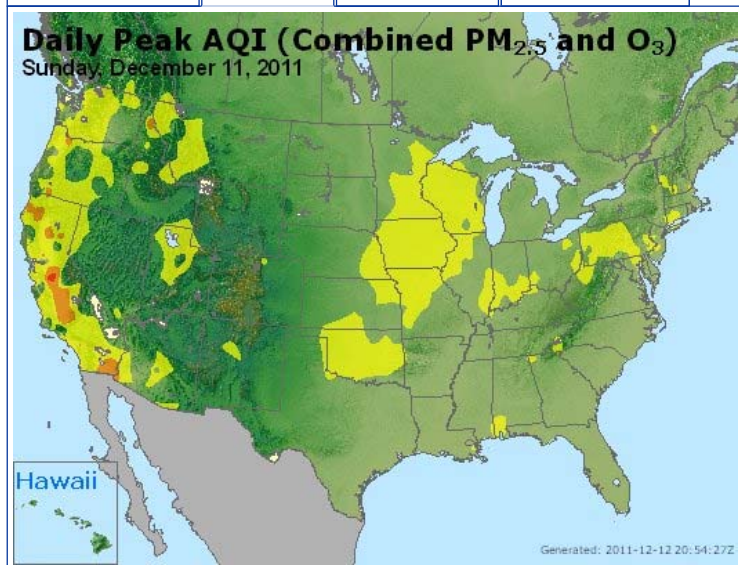

[About AIRNow](#) | [AIRNow Partners](#) | [FAQs](#) | [Contact Us](#)

Search:

LOCAL AIR QUALITY CONDITIONS AND FORECASTS

Zip Code: State:

[U.S. Air Quality Summary (text)](#)

[AIRNow Home](#) >> [Air Quality Maps Archive](#) >> **United States**

- [AQI Animation](#)
- [AQI Peak](#)
- [Ozone Peak](#)
- [Particles Peak](#)

- Good
- Moderate
- USG
- Unhealthy
- Very Unhealthy
- Hazardous
- ! Action Day

QUICK LINKS

Air Quality Action Days / Alerts AirCompare Air Quality Index (AQI) Calculator: AQI to Concentration Calculator: Concentration to AQI Canada Air Quality EnviroFlash E-mail FAQs Health Health Providers International Kids	Monitor Maps Movies NAQ Conferences NOAA Older Adults Ozone Particle Pollution (PM2.5, PM10) List of Partners For Partners Picturebook Publications Publicaciones (en español)	School Flag Program Smoke from Fires Students Teacher's Workshop Resources Toolkit for Facilitators UV Visibility Cameras Weathercasters What You Can Do

[Maps (1/1/2009 - 10/11/2009)](#) | [About the Data](#) | [For research and decision-making exercises](#) | [For feeds of AIRNOW data](#)

[Privacy and Security](#) | [Accessibility](#) | [Contact Us](#)

- [AIRNow on Facebook](#)
- [Subscribe to RSS](#)
- [Follow Us on Twitter](#)
- [Mobile](#)