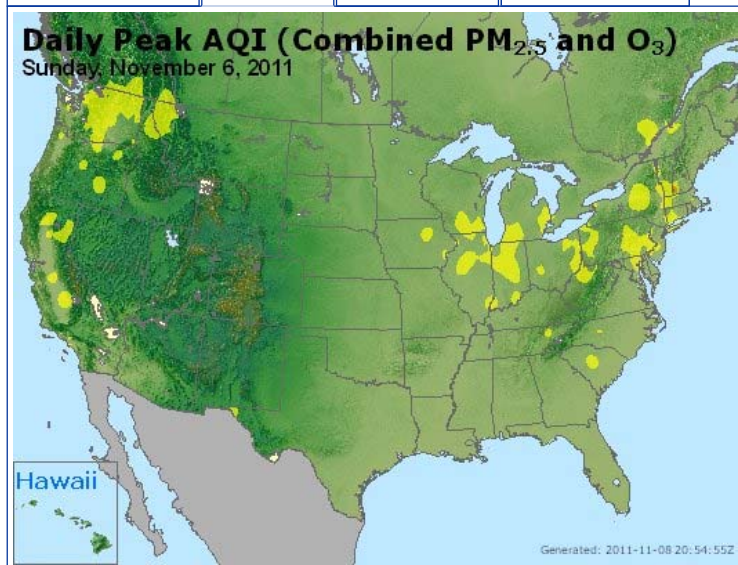

[About AIRNow](#) | [AIRNow Partners](#) | [FAQs](#) | [Contact Us](#)

Search:

LOCAL AIR QUALITY CONDITIONS AND FORECASTS

Zip Code: State:

[U.S. Air Quality Summary (text)](#)

[AIRNow Home](#) >> [Air Quality Maps Archive](#) >> **United States**

- [AQI Animation](#)
- [AQI Peak](#)
- [Ozone Peak](#)
- [Particles Peak](#)

- Good
- Moderate
- USC
- Unhealthy
- Very Unhealthy
- Hazardous
- !
- Action Day

QUICK LINKS

Air Quality Action Days / Alerts AirCompare Air Quality Index (AQI) Calculator: AQI to Concentration Calculator: Concentration to AQI Canada Air Quality EnviroFlash E-mail FAQs Health Health Providers International Kids	Monitor Maps Movies NAQ Conferences NOAA Older Adults Ozone Particle Pollution (PM2.5, PM10) List of Partners For Partners Picturebook Publications Publicaciones (en español)	School Flag Program Smoke from Fires Students Teacher's Workshop Resources Toolkit for Facilitators UV Visibility Cameras Weathercasters What You Can Do

[Maps (1/1/2009 - 10/11/2009)](#) | [About the Data](#) | [For research and decision-making exercises](#) | [For feeds of AIRNOW data](#)

[Privacy and Security](#) | [Accessibility](#) | [Contact Us](#)

- [AIRNow on Facebook](#)
- [Subscribe to RSS](#)
- [Follow Us on Twitter](#)
- [Mobile](#)