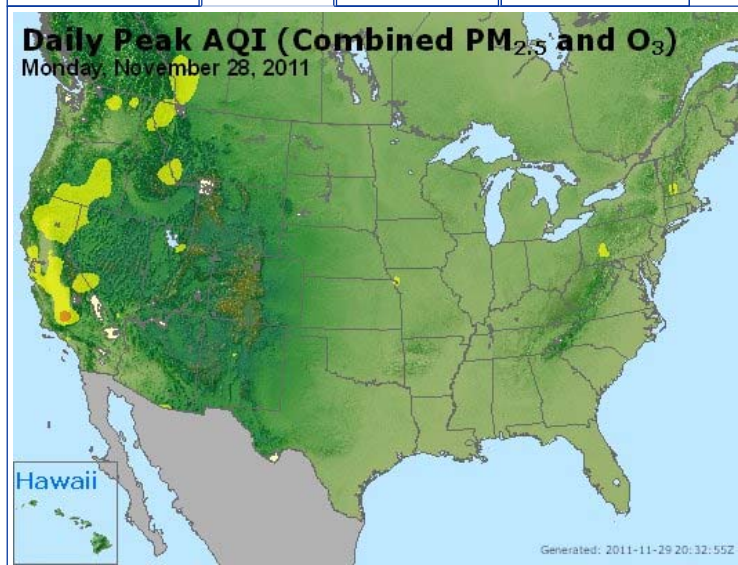

[About AIRNow](#) | [AIRNow Partners](#) | [FAQs](#) | [Contact Us](#)

Search:

LOCAL AIR QUALITY CONDITIONS AND FORECASTS

Zip Code: State:

[U.S. Air Quality Summary (text)](#)

[AIRNow Home](#) >> [Air Quality Maps Archive](#) >> **United States**

- [AQI Animation](#)
- [AQI Peak](#)
- [Ozone Peak](#)
- [Particles Peak](#)

- Good
- Moderate
- USG
- Unhealthy
- Very Unhealthy
- Hazardous
- !
- Action Day

QUICK LINKS

Air Quality Action Days / Alerts AirCompare Air Quality Index (AQI) Calculator: AQI to Concentration Calculator: Concentration to AQI Canada Air Quality EnviroFlash E-mail FAQs Health Health Providers International Kids	Monitor Maps Movies NAQ Conferences NOAA Older Adults Ozone Particle Pollution (PM2.5, PM10) List of Partners For Partners Picturebook Publications Publicaciones (en español)	School Flag Program Smoke from Fires Students Teacher's Workshop Resources Toolkit for Facilitators UV Visibility Cameras Weathercasters What You Can Do

[Maps (1/1/2009 - 10/11/2009)](#) | [About the Data](#) | [For research and decision-making exercises](#) | [For feeds of AIRNOW data](#)

[Privacy and Security](#) | [Accessibility](#) | [Contact Us](#)

AIRNow on Facebook
 Subscribe to RSS
 Follow Us on Twitter
 Mobile