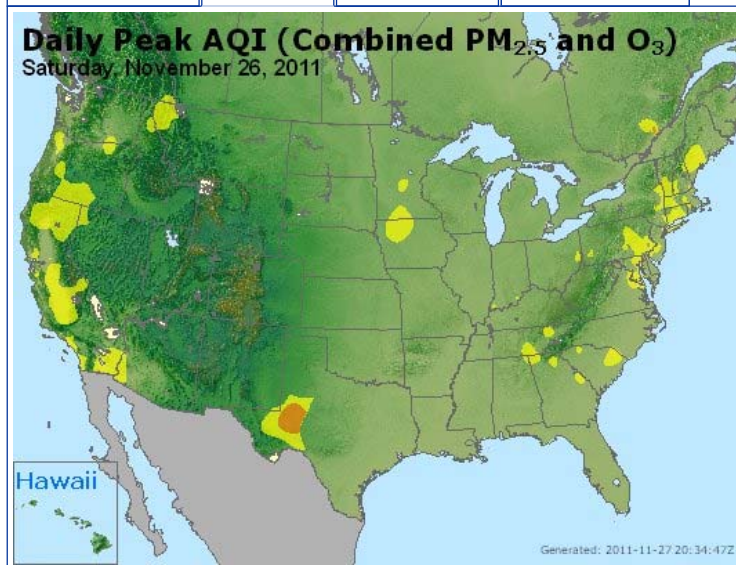

[About AIRNow](#) | [AIRNow Partners](#) | [FAQs](#) | [Contact Us](#)

Search:

LOCAL AIR QUALITY CONDITIONS AND FORECASTS

Zip Code: State:

[U.S. Air Quality Summary (text)](#)

[AIRNow Home](#) >> [Air Quality Maps Archive](#) >> **United States**

- [AQI Animation](#)
- [AQI Peak](#)
- [Ozone Peak](#)
- [Particles Peak](#)

- Good
- Moderate
- USC
- Unhealthy
- Very Unhealthy
- Hazardous
- ! Action Day

QUICK LINKS

Air Quality Action Days / Alerts AirCompare Air Quality Index (AQI) Calculator: AQI to Concentration Calculator: Concentration to AQI Canada Air Quality EnviroFlash E-mail FAQs Health Health Providers International Kids	Monitor Maps Movies NAQ Conferences NOAA Older Adults Ozone Particle Pollution (PM2.5, PM10) List of Partners For Partners Picturebook Publications Publicaciones (en español)	School Flag Program Smoke from Fires Students Teacher's Workshop Resources Toolkit for Facilitators UV Visibility Cameras Weathercasters What You Can Do

[Maps (1/1/2009 - 10/11/2009)](#) | [About the Data](#) | [For research and decision-making exercises](#) | [For feeds of AIRNOW data](#)

[Privacy and Security](#) | [Accessibility](#) | [Contact Us](#)

AIRNow on Facebook
 Subscribe to RSS
 Follow Us on Twitter
 Mobile