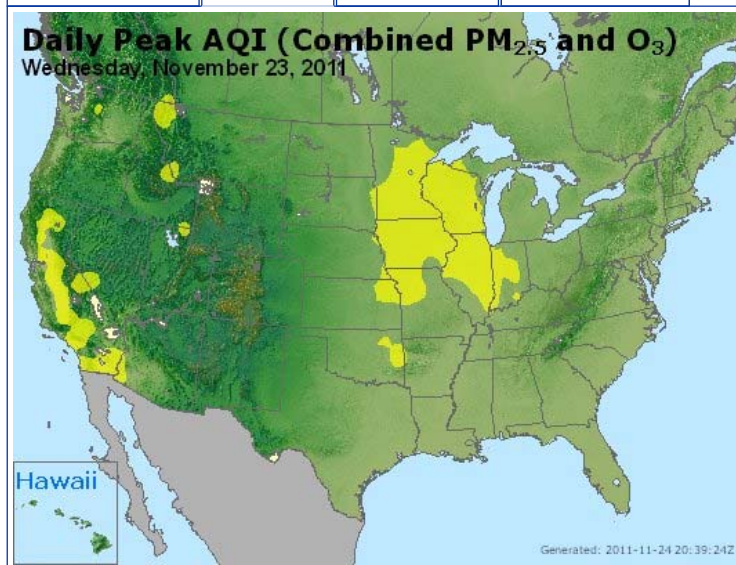

[About AIRNow](#) | [AIRNow Partners](#) | [FAQs](#) | [Contact Us](#)

Search:

LOCAL AIR QUALITY CONDITIONS AND FORECASTS

Zip Code: State:

[U.S. Air Quality Summary (text)](#)

[AIRNow Home](#) >> [Air Quality Maps Archive](#) >> **United States**

- [AQI Animation](#)
- [AQI Peak](#)
- [Ozone Peak](#)
- [Particles Peak](#)

- Good
- Moderate
- USC
- Unhealthy
- Very Unhealthy
- Hazardous

QUICK LINKS

Air Quality Action Days / Alerts AirCompare Air Quality Index (AQI) Calculator: AQI to Concentration Calculator: Concentration to AQI Canada Air Quality EnviroFlash E-mail FAQs Health Health Providers International Kids	Monitor Maps Movies NAQ Conferences NOAA Older Adults Ozone Particle Pollution (PM2.5, PM10) List of Partners For Partners Picturebook Publications Publicaciones (en español)	School Flag Program Smoke from Fires Students Teacher's Workshop Resources Toolkit for Facilitators UV Visibility Cameras Weathercasters What You Can Do

[Maps (1/1/2009 - 10/11/2009)](#) | [About the Data](#) | [For research and decision-making exercises](#) | [For feeds of AIRNOW data](#)

[Privacy and Security](#) | [Accessibility](#) | [Contact Us](#)

- [AIRNow on Facebook](#)
- [Subscribe to RSS](#)
- [Follow Us on Twitter](#)
- [Mobile](#)