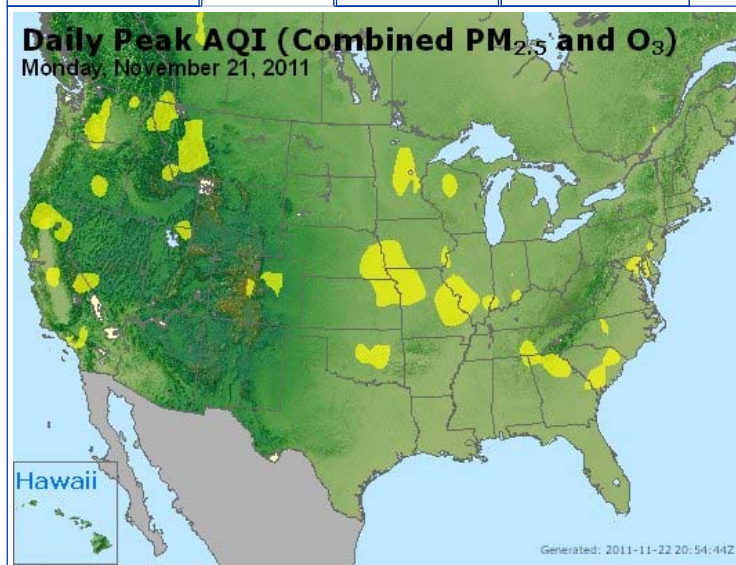

[About AIRNow](#) | [AIRNow Partners](#) | [FAQs](#) | [Contact Us](#)

Search:

LOCAL AIR QUALITY CONDITIONS AND FORECASTS

Zip Code: State:

[U.S. Air Quality Summary (text)](#)

[AIRNow Home](#) >> [Air Quality Maps Archive](#) >> **United States**

- [AQI Animation](#)
- [AQI Peak](#)
- [Ozone Peak](#)
- [Particles Peak](#)

- Good
- Moderate
- USC
- Unhealthy
- Very Unhealthy
- Hazardous
- !
- Action Day

QUICK LINKS

Air Quality Action Days / Alerts AirCompare Air Quality Index (AQI) Calculator: AQI to Concentration Calculator: Concentration to AQI Canada Air Quality EnviroFlash E-mail FAQs Health Health Providers International Kids	Monitor Maps Movies NAQ Conferences NOAA Older Adults Ozone Particle Pollution (PM2.5, PM10) List of Partners For Partners Picturebook Publications Publicaciones (en español)	School Flag Program Smoke from Fires Students Teacher's Workshop Resources Toolkit for Facilitators UV Visibility Cameras Weathercasters What You Can Do

[Maps (1/1/2009 - 10/11/2009)](#) | [About the Data](#) | [For research and decision-making exercises](#) | [For feeds of AIRNOW data](#)

[Privacy and Security](#) | [Accessibility](#) | [Contact Us](#)

- [AIRNow on Facebook](#)
- [Subscribe to RSS](#)
- [Follow Us on Twitter](#)
- [Mobile](#)