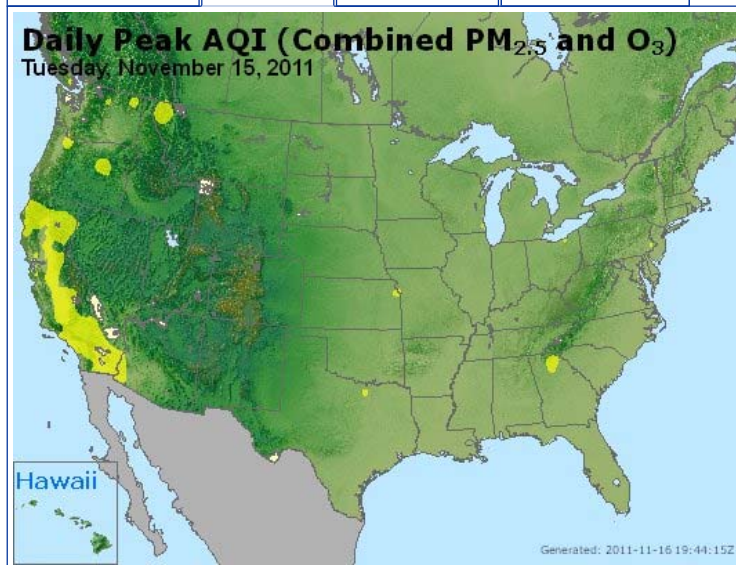

[About AIRNow](#) | [AIRNow Partners](#) | [FAQs](#) | [Contact Us](#)

Search:

LOCAL AIR QUALITY CONDITIONS AND FORECASTS

Zip Code: State:

[U.S. Air Quality Summary (text)](#)

[AIRNow Home](#) >> [Air Quality Maps Archive](#) >> **United States**

- [AQI Animation](#)
- [AQI Peak](#)
- [Ozone Peak](#)
- [Particles Peak](#)

- Good
- Moderate
- USC
- Unhealthy
- Very Unhealthy
- Hazardous
- !
- Action Day

QUICK LINKS

Air Quality Action Days / Alerts AirCompare Air Quality Index (AQI) Calculator: AQI to Concentration Calculator: Concentration to AQI Canada Air Quality EnviroFlash E-mail FAQs Health Health Providers International Kids	Monitor Maps Movies NAQ Conferences NOAA Older Adults Ozone Particle Pollution (PM2.5, PM10) List of Partners For Partners Picturebook Publications Publicaciones (en español)	School Flag Program Smoke from Fires Students Teacher's Workshop Resources Toolkit for Facilitators UV Visibility Cameras Weathercasters What You Can Do

[Maps (1/1/2009 - 10/11/2009)](#) | [About the Data](#) | [For research and decision-making exercises](#) | [For feeds of AIRNOW data](#)

[Privacy and Security](#) | [Accessibility](#) | [Contact Us](#)

- [AIRNow on Facebook](#)
- [Subscribe to RSS](#)
- [Follow Us on Twitter](#)
- [Mobile](#)