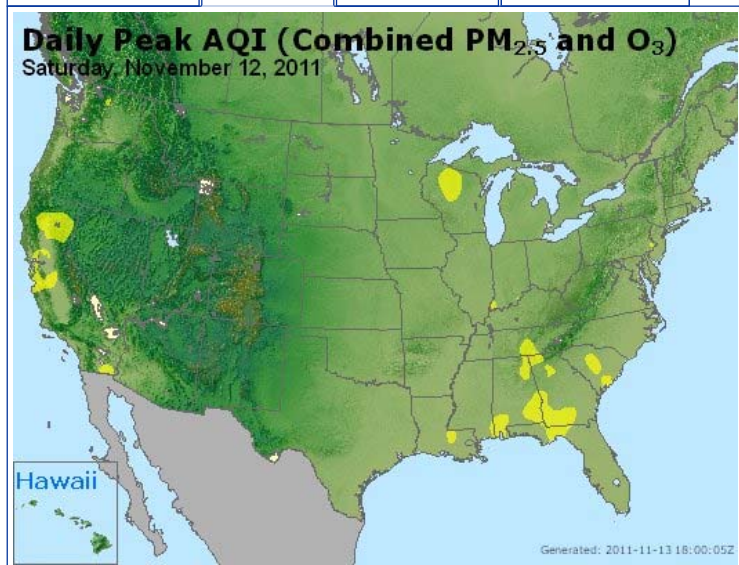

[About AIRNow](#) | [AIRNow Partners](#) | [FAQs](#) | [Contact Us](#)

Search:

LOCAL AIR QUALITY CONDITIONS AND FORECASTS

Zip Code: State:

[U.S. Air Quality Summary (text)](#)

[AIRNow Home](#) >> [Air Quality Maps Archive](#) >> **United States**

- [AQI Animation](#)
- [AQI Peak](#)
- [Ozone Peak](#)
- [Particles Peak](#)

- Good
- Moderate
- USC
- Unhealthy
- Very Unhealthy
- Hazardous
- !
- Action Day

QUICK LINKS

Air Quality Action Days / Alerts AirCompare Air Quality Index (AQI) Calculator: AQI to Concentration Calculator: Concentration to AQI Canada Air Quality EnviroFlash E-mail FAQs Health Health Providers International Kids	Monitor Maps Movies NAQ Conferences NOAA Older Adults Ozone Particle Pollution (PM2.5, PM10) List of Partners For Partners Picturebook Publications Publicaciones (en español)	School Flag Program Smoke from Fires Students Teacher's Workshop Resources Toolkit for Facilitators UV Visibility Cameras Weathercasters What You Can Do

[Maps (1/1/2009 - 10/11/2009)](#) | [About the Data](#) | [For research and decision-making exercises](#) | [For feeds of AIRNOW data](#)

[Privacy and Security](#) | [Accessibility](#) | [Contact Us](#)

AIRNow on Facebook
 Subscribe to RSS
 Follow Us on Twitter
 Mobile