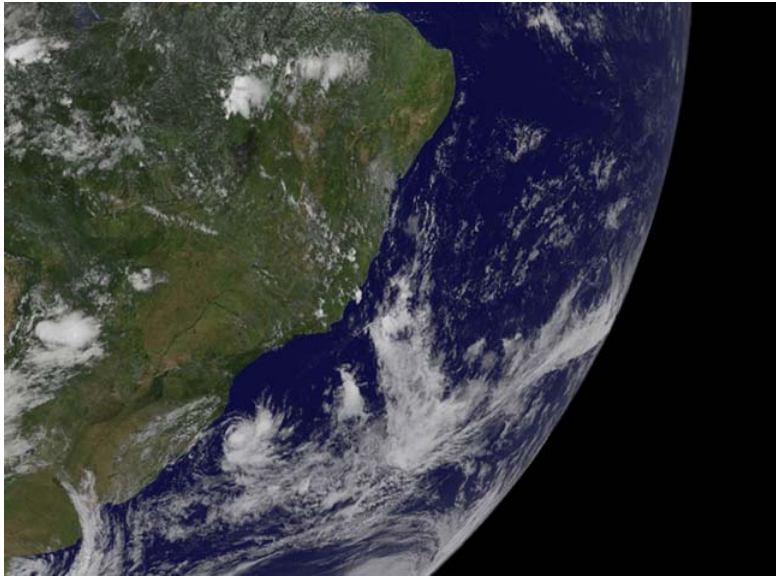

LiveScience Image Gallery

Back to Main Article

The GOES-12 satellite captured this visible image of System 90Q at 14:45 UTC (9:45 a.m. ET) on March 10, 2010. 90Q is the small circular area of clouds (lower left center).