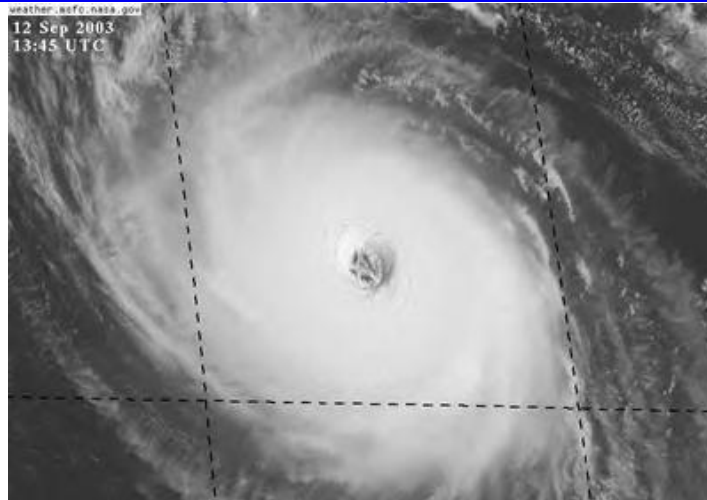

Subject: The eyewall

From: "Kimberly Dawley" <kimberly.dawley@comcast.net>

Date: Sun, 31 Aug 2008 18:34:41 -0400

To: "Kimberly Dawley" <kimberly.dawley@comcast.net>

Note that eyewall on Gustav.

See also: Hyperdimensional Katrina?

<http://www.enterprisemission.com/weblog/2005/08/hyperdimensional-katrina.html>