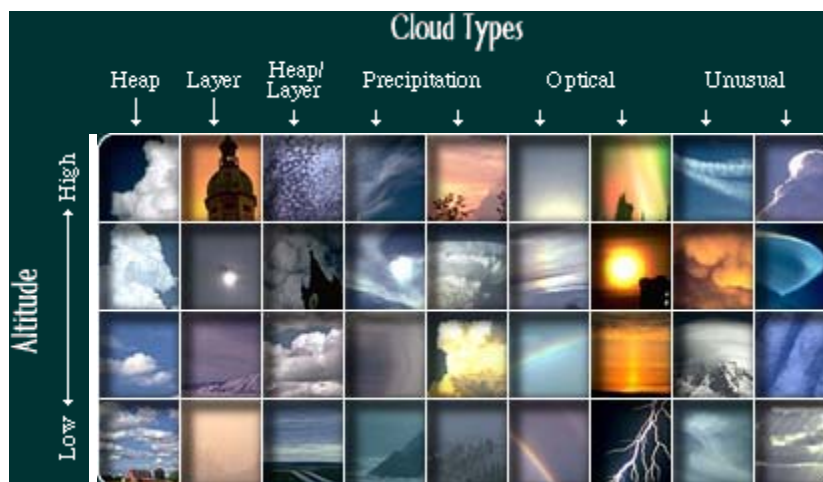

Click on a thumbnail image to view a larger picture and see a description.

If your browser does not support image maps, click here to go to the first image.

View the interactive Shockwave Version of the Cloud Chart  
(from the *SkyWorks Vol. 1 CD-ROM*)

Requires the Shockwave Plug-In to view.

**If you like the cloud chart you will love SkyWorks: an Introduction to the Clouds on CD-ROM featuring the interactive cloud chart and much, much more.**

All images in the cloud chart pictorial are copyright by Dr. John Day except where noted.  
If you would like information regarding the use of any of these images please contact Scienceworks, Inc.