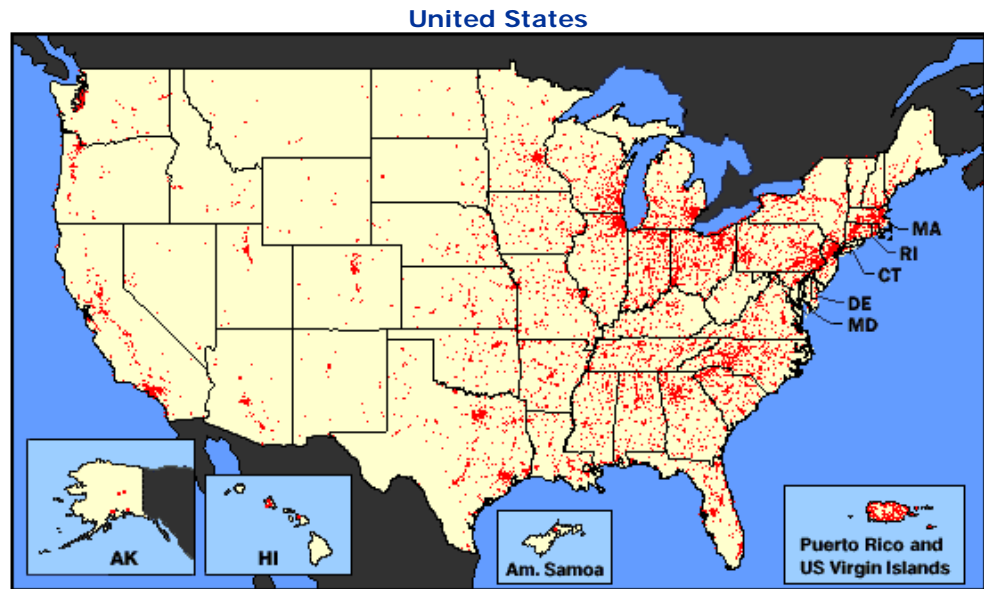

ZIP TO YOUR COMMUNITY

 [GO ▶](#)

SEARCH SCORECARD

 [GO ▶](#)

POLLUTION LOCATOR | Toxic Chemical Releases

Over 4 billion pounds of toxic chemicals are released by industry into the nation's environment each year, including 72 million pounds of recognized carcinogens. Scorecard can give you a detailed report on chemicals being released from any of 20,000 industrial facilities, or a summary report for any area in the country. Scorecard spotlights the [top polluters](#) in the U.S., and ranks [states](#) and [counties](#) by pollutant releases.

FIND WHAT YOU ARE LOOKING FOR

Provide your [zipcode](#) to get a report for your community, or use the [Pollution Locator](#) to search for reports on specific areas. To zoom in to your state's report, click on the map below.