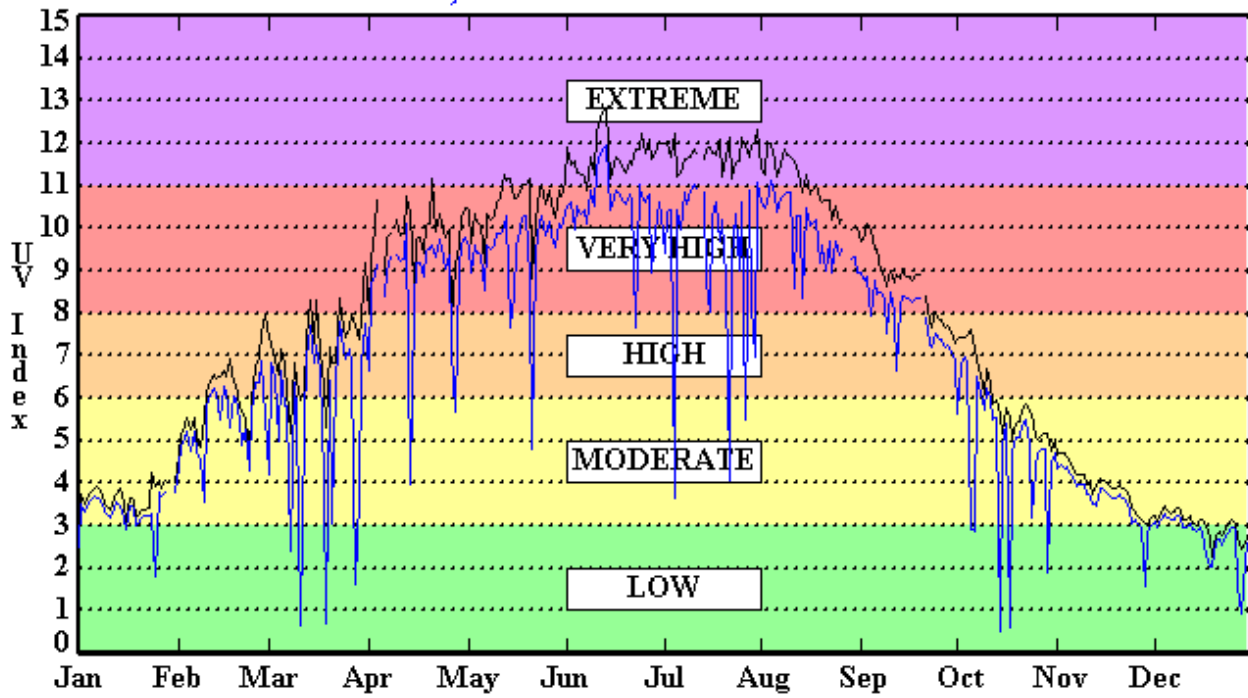

Daily UV Index Phoenix, AZ 2006

Number of Days in Each Exposure Category

Clear Sky UV Index

Extreme = 82
 Very High = 90
 High = 58
 Moderate = 114
 Low = 13

UV Index Forecast

Extreme = 8
 Very High = 145
 High = 52
 Moderate = 114
 Low = 38