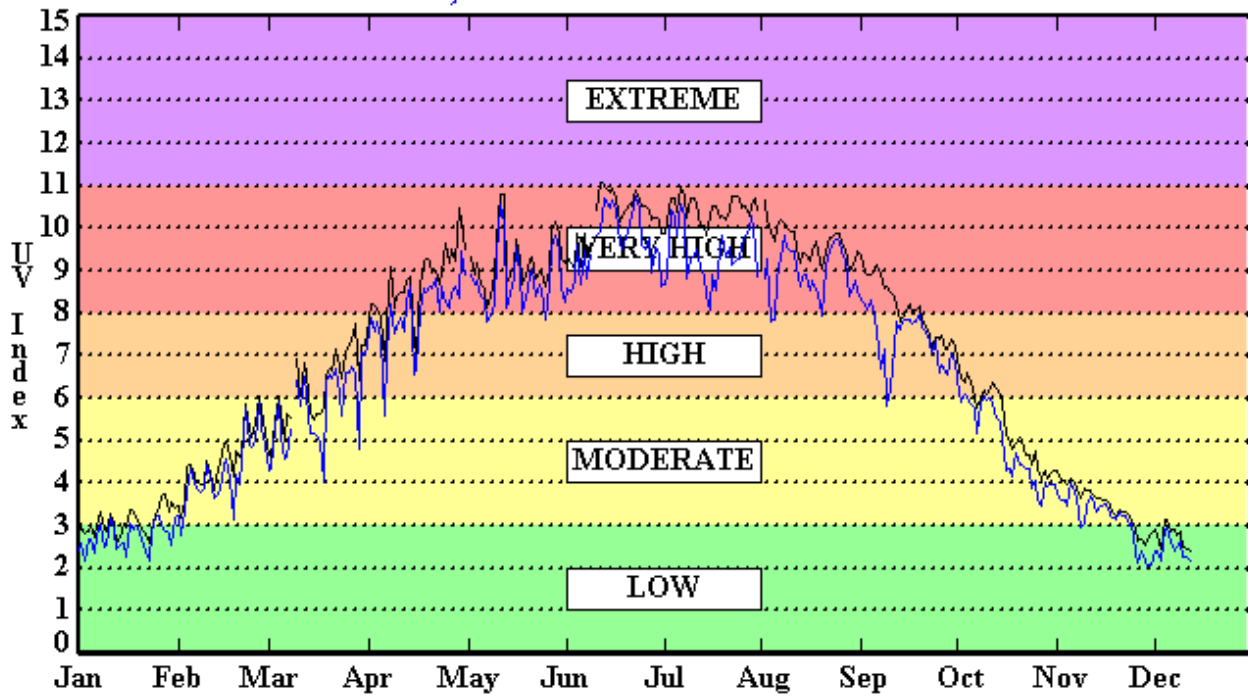

Daily UV Index *Phoenix, AZ 2002*

Number of Days in Each Exposure Category

Clear Sky UV Index

Extreme = 3
 Very High = 158
 High = 50
 Moderate = 100
 Low = 31

UV Index Forecast

Extreme = 0
 Very High = 135
 High = 62
 Moderate = 102
 Low = 43