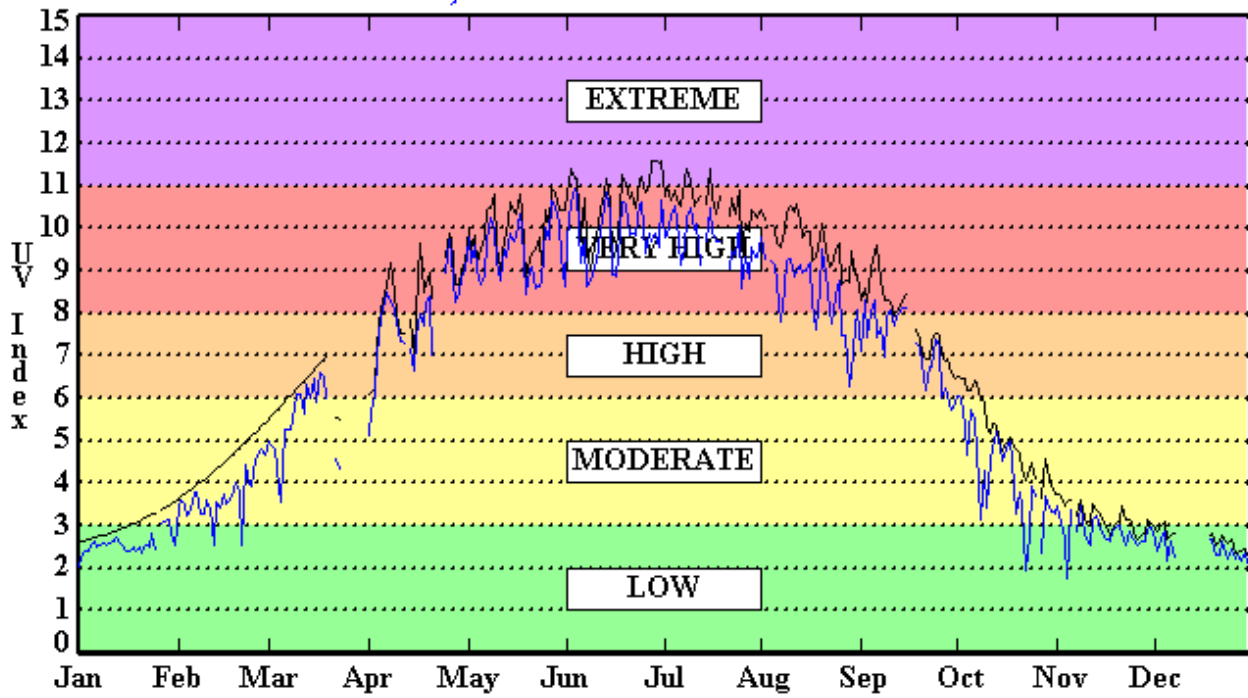

## Daily UV Index *Phoenix, AZ 2000*

*Number of Days in Each Exposure Category*

**Clear Sky UV Index**

Extreme = 16  
 Very High = 140  
 High = 43  
 Moderate = 109  
 Low = 44

**UV Index Forecast**

Extreme = 0  
 Very High = 133  
 High = 52  
 Moderate = 88  
 Low = 79