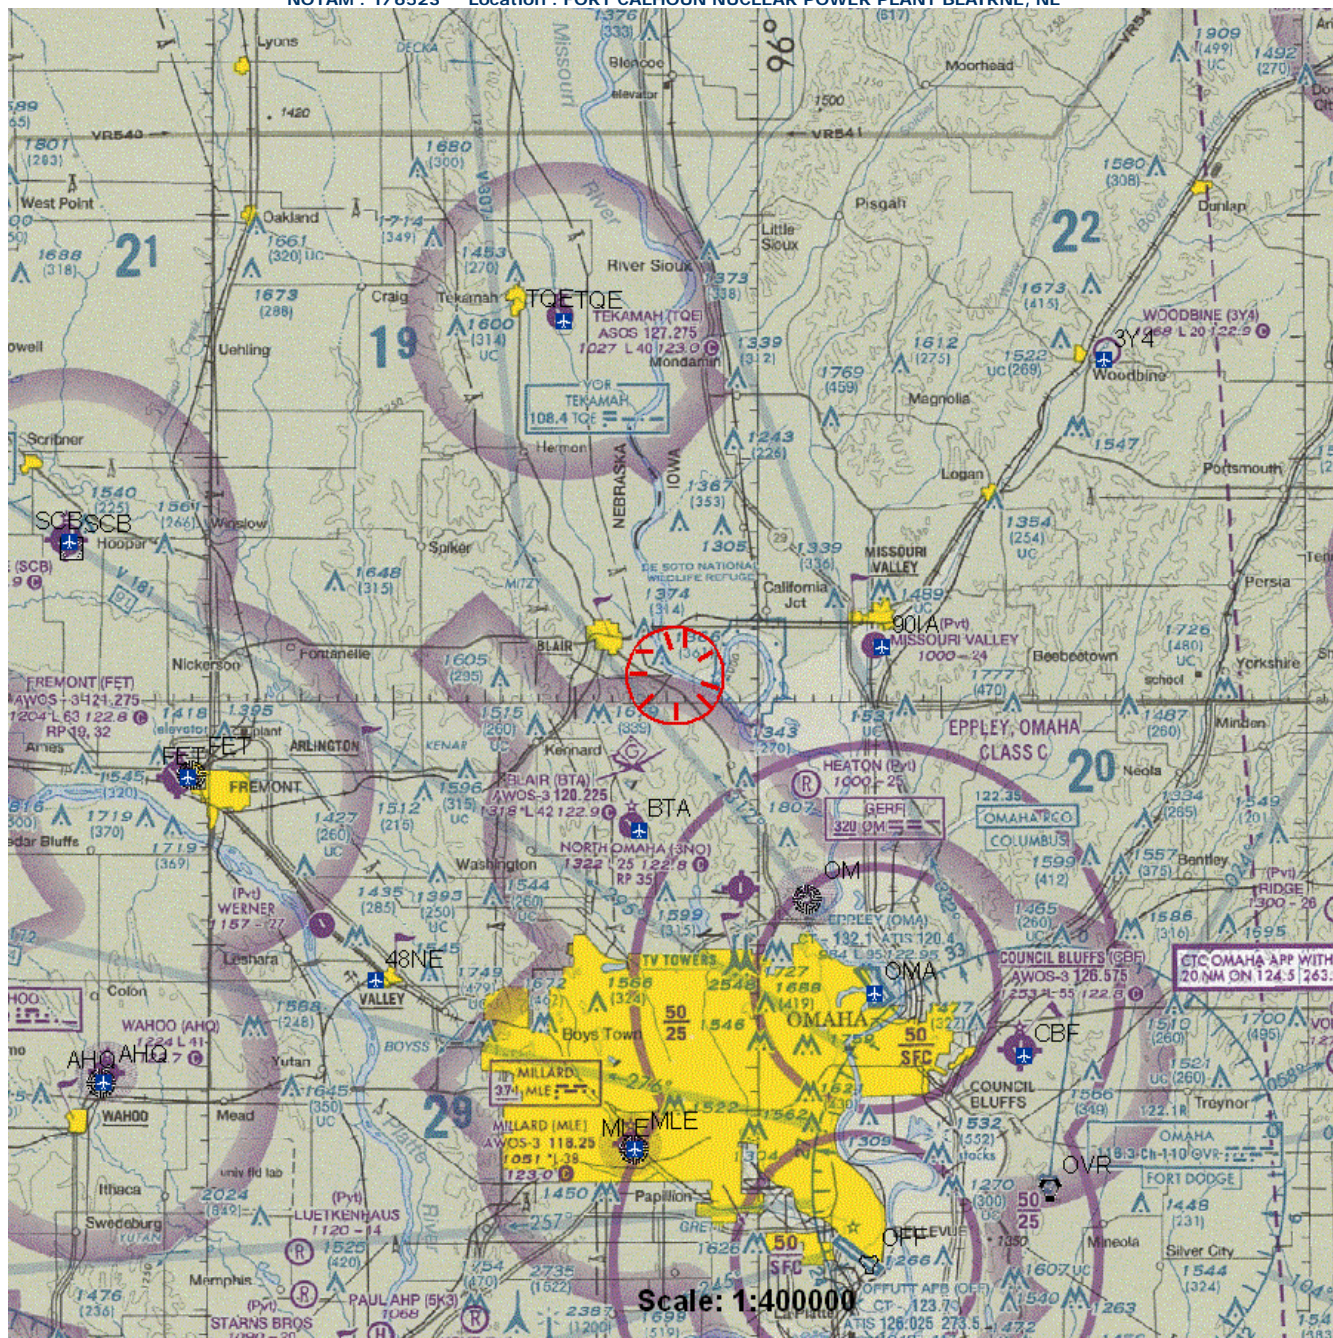

NOTAM : 1/6523 Location : FORT CALHOUN NUCLEAR POWER PLANT BLAIRNE, NE

Scale: 1:400000

[Back to Details](#)