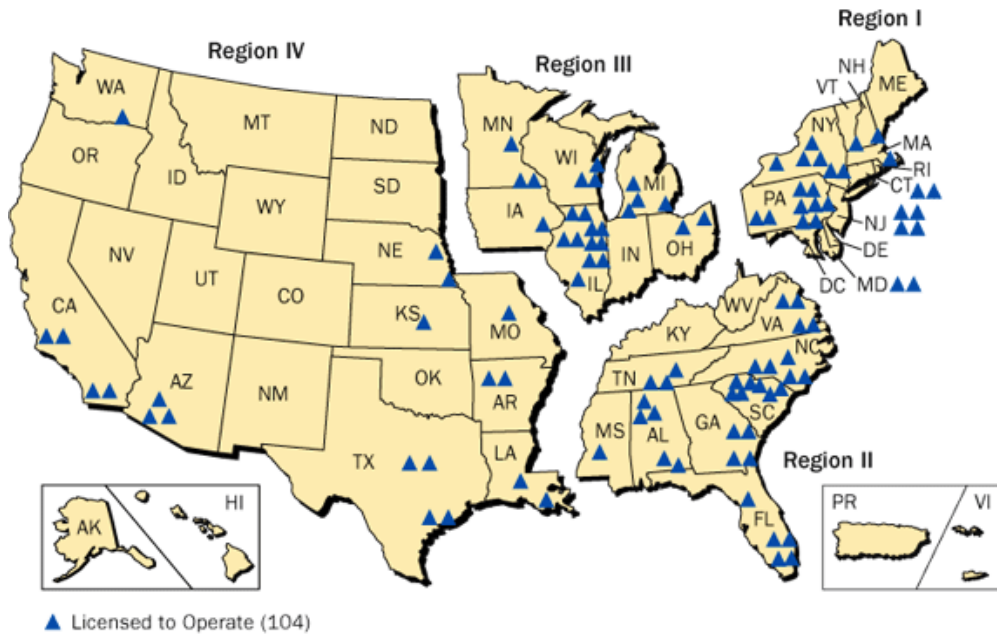

[Home](#) > [Facility Info Finder](#) > Operating Nuclear Power Reactors by Location or Name

Find Operating Nuclear Power Reactors by Location or Name

To find information about a particular operating nuclear power reactor that NRC regulates, select that reactor from the following:

- [Map of the United States Showing Locations of Operating Nuclear Power Reactors](#)
- [Alphabetical List of Operating Nuclear Power Reactors by Name](#)

You can also [Find NRC-Licensed Facility by NRC Region or State](#).

Map of the United States Showing Locations of Operating Nuclear Power Reactors

Select a triangle showing the location of an operating nuclear power reactor from the map below.

Note that Region IV oversees the Grand Gulf plant in Mississippi (MS), which is part of Region II.

Browns Ferry 1	Dresden 3	Nine Mile Point 2	San Onofre 2
Browns Ferry 2	Duane Arnold	North Anna 1	San Onofre 3
Browns Ferry 3	Farley 1	North Anna 2	Seabrook 1
Brunswick 1	Farley 2	Oconee 1	Sequoyah 1
Brunswick 2	Fermi 2	Oconee 2	Sequoyah 2
Byron 1	FitzPatrick	Oconee 3	South Texas 1
Byron 2	Fort Calhoun	Oyster Creek	South Texas 2
Callaway	Ginna	Palisades	Summer
Calvert Cliffs 1	Grand Gulf 1	Palo Verde 1	Surry 1
Calvert Cliffs 2	Harris 1	Palo Verde 2	Surry 2
Catawba 1	Hatch 1	Palo Verde 3	Susquehanna 1
Catawba 2	Hatch 2	Peach Bottom 2	Susquehanna 2
Clinton	Hope Creek 1	Peach Bottom 3	Three Mile Island 1
Columbia Generating Station	Indian Point 2	Perry 1	Turkey Point 3
Comanche Peak 1	Indian Point 3	Pilgrim 1	Turkey Point 4
Comanche Peak 2	Kewaunee	Point Beach 1	Vermont Yankee
Cooper	La Salle 1	Point Beach 2	Vogtle 1
Crystal River 3	La Salle 2	Prairie Island 1	Vogtle 2
	Limerick 1	Prairie Island 2	Waterford 3
	Limerick 2	Quad Cities 1	Watts Bar 1
		Quad Cities 2	Wolf Creek 1